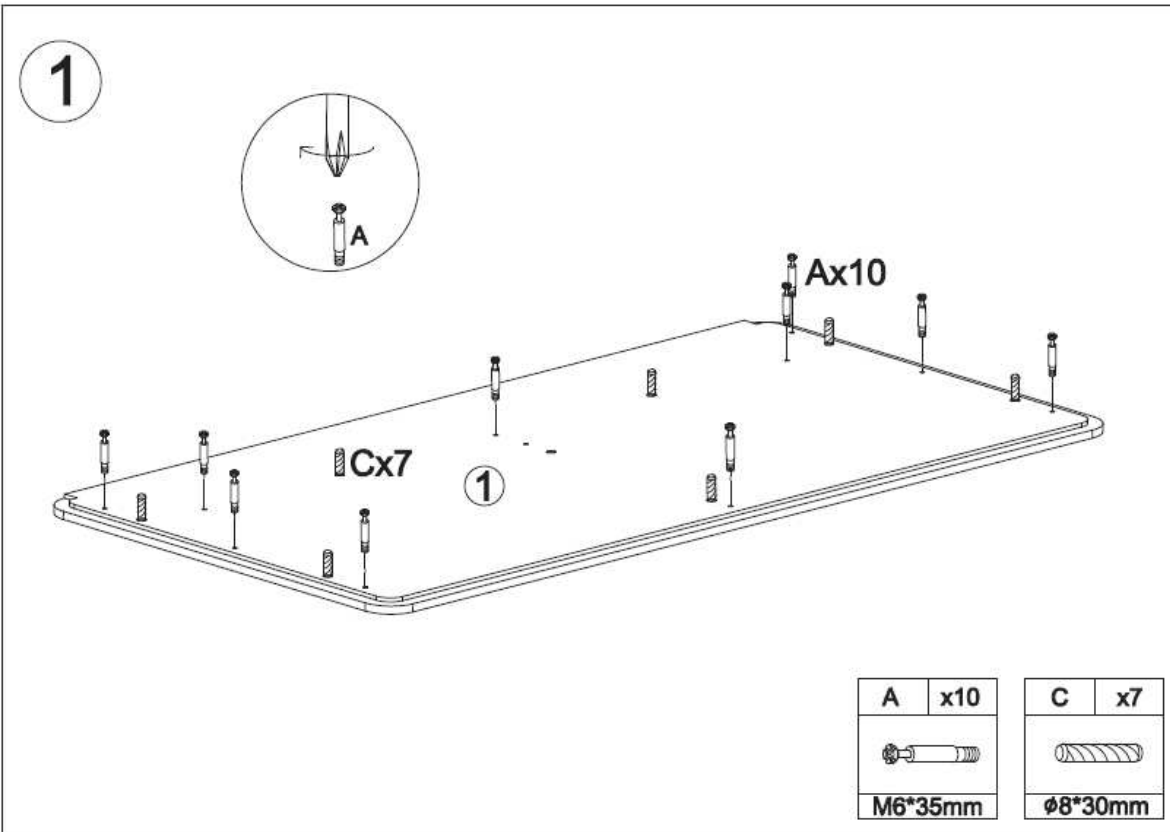

Notice de Montage

Bureau BURGAU

A x15  M6*35mm	B x15  ∅15mm	C x16  ∅8*30mm	D x11  M7*40mm	E x4  340mm	F x4  340mm	G x22  ∅3.5*14mm
H x4  M4*35mm	I x1 	J x4  ∅30	K x12  M6*15mm	L x4  ∅6*30mm	M x4  M6*50mm	N x4  ∅16*∅6.5*1
O x4 	P x2 					

5

C	x8	E	x3	G	x6
ø8*30mm		340mm		ø3.5*14mm	

6

D	x11	G	x4	I	x1	P	x2
M7*40mm		ø3.5*14mm					