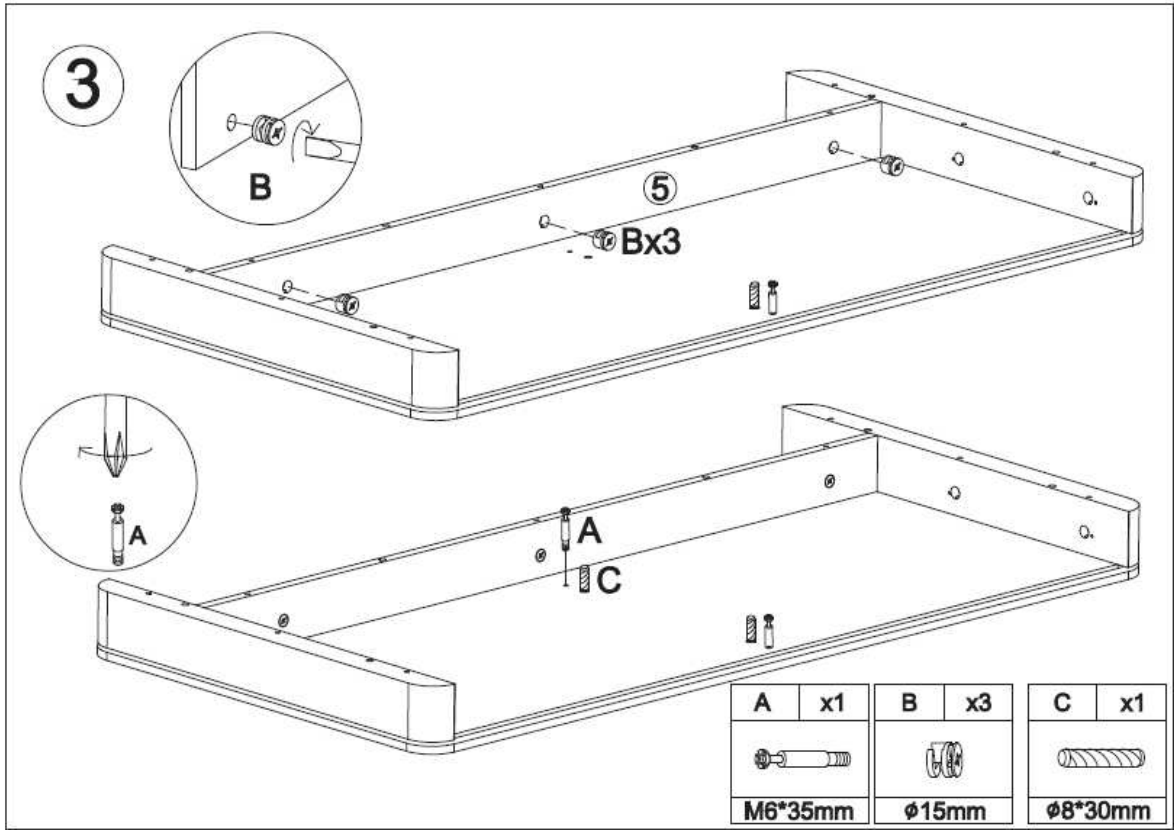

Notice de Montage

Bureau BURGAU

A x15  M6*35mm	B x15  ∅15mm	C x16  ∅8*30mm	D x11  M7*40mm	E x4  340mm	F x4  340mm	G x22  ∅3.5*14mm
H x4  M4*35mm	I x1 	J x4  ∅30	K x12  M6*15mm	L x4  ∅6*30mm	M x4  M6*50mm	N x4  ∅16*∅6.5*1
O x4 	P x2 					

5

C	x8	E	x3	G	x6
ø8*30mm		340mm		ø3.5*14mm	

6

D	x11	G	x4	I	x1	P	x2
M7*40mm		ø3.5*14mm					