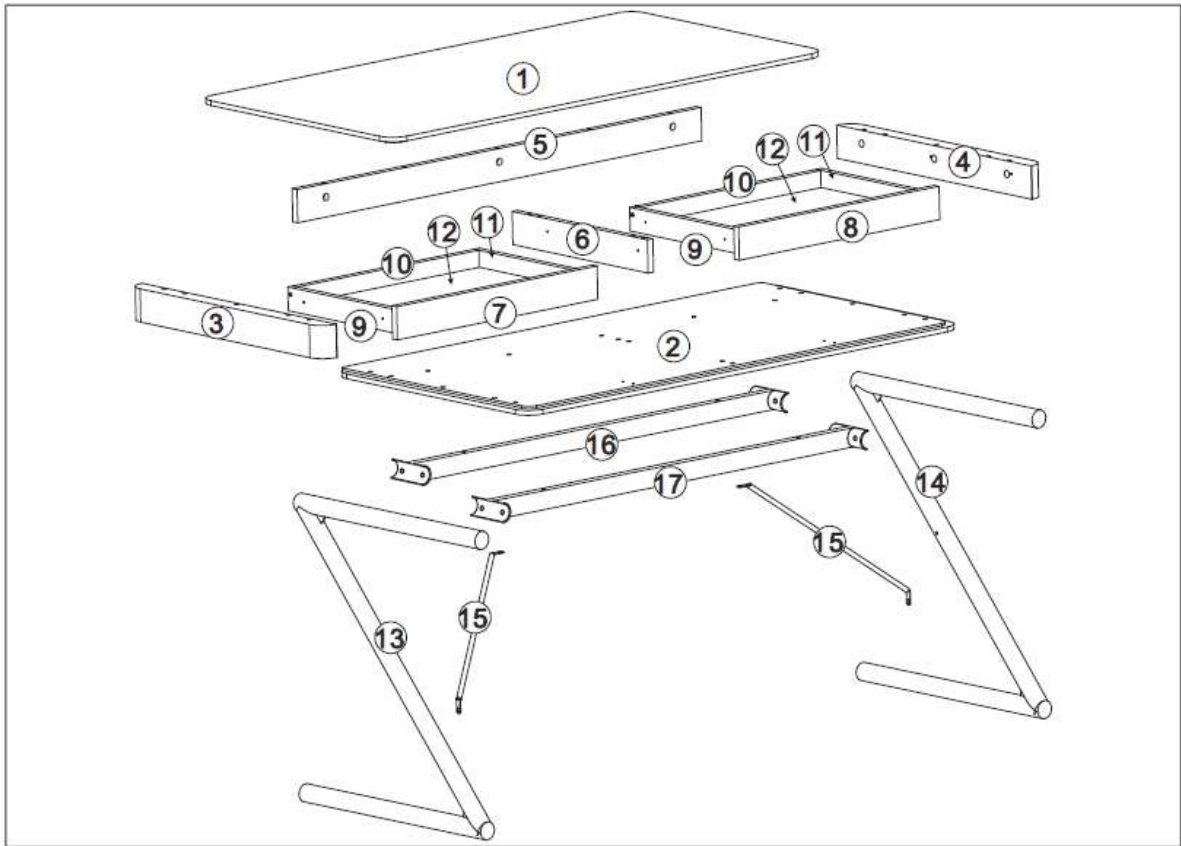

Notice de Montage

Bureau BURGAU

A x15  M6*35mm	B x15  ∅15mm	C x16  ∅8*30mm	D x11  M7*40mm	E x4  340mm	F x4  340mm	G x22  ∅3.5*14mm
H x4  M4*35mm	I x1 	J x4  ∅30	K x12  M6*15mm	L x4  ∅6*30mm	M x4  M6*50mm	N x4  ∅16*∅6.5*1
O x4 	P x2 					

5

C	x8	E	x3	G	x6
ø8*30mm		340mm		ø3.5*14mm	

6

D	x11	G	x4	I	x1	P	x2
M7*40mm		ø3.5*14mm					