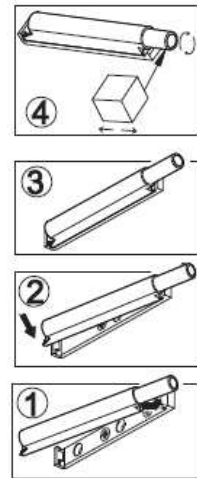

Notice de Montage

Bureau BURGAU

A x15  M6*35mm	B x15  ∅15mm	C x16  ∅8*30mm	D x11  M7*40mm	E x4  340mm	F x4  340mm	G x22  ∅3.5*14mm
H x4  M4*35mm	I x1 	J x4  ∅30	K x12  M6*15mm	L x4  ∅6*30mm	M x4  M6*50mm	N x4  ∅16*∅6.5*1
O x4 	P x2 					

5

C	x8	E	x3	G	x6
ø8*30mm		340mm		ø3.5*14mm	

6

D	x11	G	x4	I	x1	P	x2
M7*40mm		ø3.5*14mm					