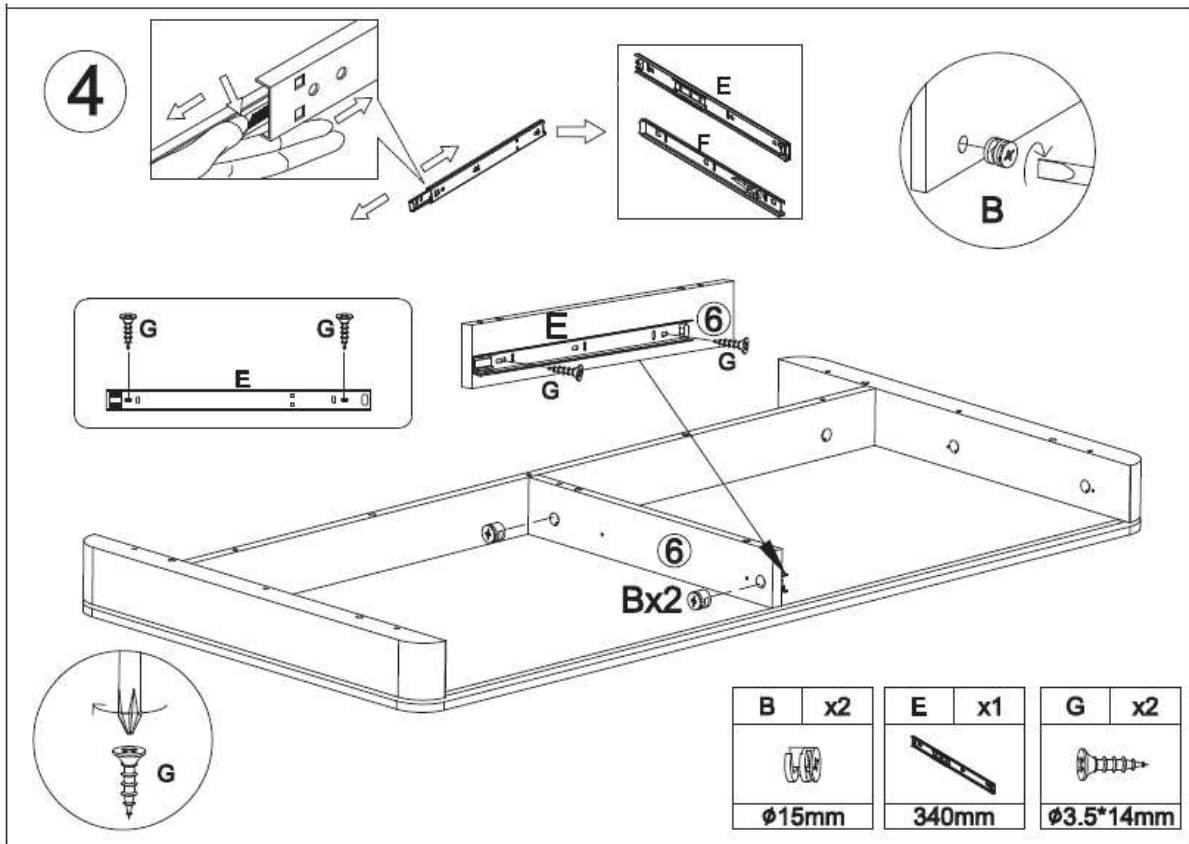

Notice de Montage

Bureau BURGAU

A x15  M6*35mm	B x15  ∅15mm	C x16  ∅8*30mm	D x11  M7*40mm	E x4  340mm	F x4  340mm	G x22  ∅3.5*14mm
H x4  M4*35mm	I x1 	J x4  ∅30	K x12  M6*15mm	L x4  ∅6*30mm	M x4  M6*50mm	N x4  ∅16*∅6.5*1
O x4 	P x2 					

5

C	x8	E	x3	G	x6
ø8*30mm		340mm		ø3.5*14mm	

6

D	x11	G	x4	I	x1	P	x2
M7*40mm		ø3.5*14mm					