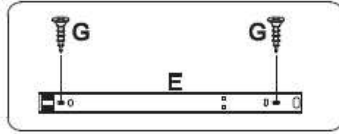

Notice de Montage

Bureau BURGAU

A x15  M6*35mm	B x15  ∅15mm	C x16  ∅8*30mm	D x11  M7*40mm	E x4  340mm	F x4  340mm	G x22  ∅3.5*14mm
H x4  M4*35mm	I x1 	J x4  ∅30	K x12  M6*15mm	L x4  ∅6*30mm	M x4  M6*50mm	N x4  ∅16*∅6.5*1
O x4 	P x2 					

5

C	x8	E	x3	G	x6
ø8*30mm		340mm		ø3.5*14mm	

6

D	x11	G	x4	I	x1	P	x2
M7*40mm		ø3.5*14mm					