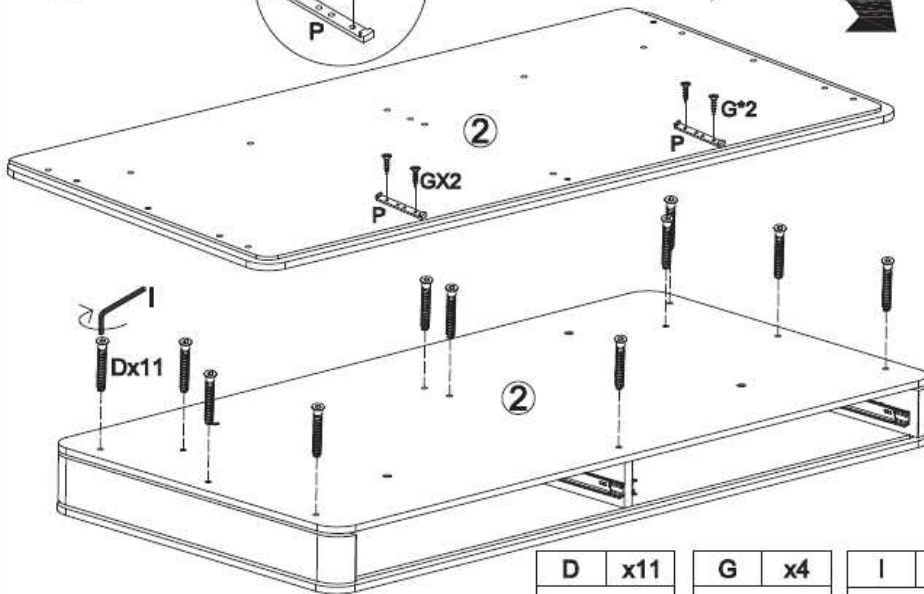

Notice de Montage

Bureau BURGAU

A x15  M6*35mm	B x15  ∅15mm	C x16  ∅8*30mm	D x11  M7*40mm	E x4  340mm	F x4  340mm	G x22  ∅3.5*14mm
H x4  M4*35mm	I x1 	J x4  ∅30	K x12  M6*15mm	L x4  ∅6*30mm	M x4  M6*50mm	N x4  ∅16*∅6.5*1
O x4 	P x2 					

5

C	x8	E	x3	G	x6
ø8*30mm		340mm		ø3.5*14mm	

6

D	x11	G	x4	I	x1	P	x2
M7*40mm		ø3.5*14mm					